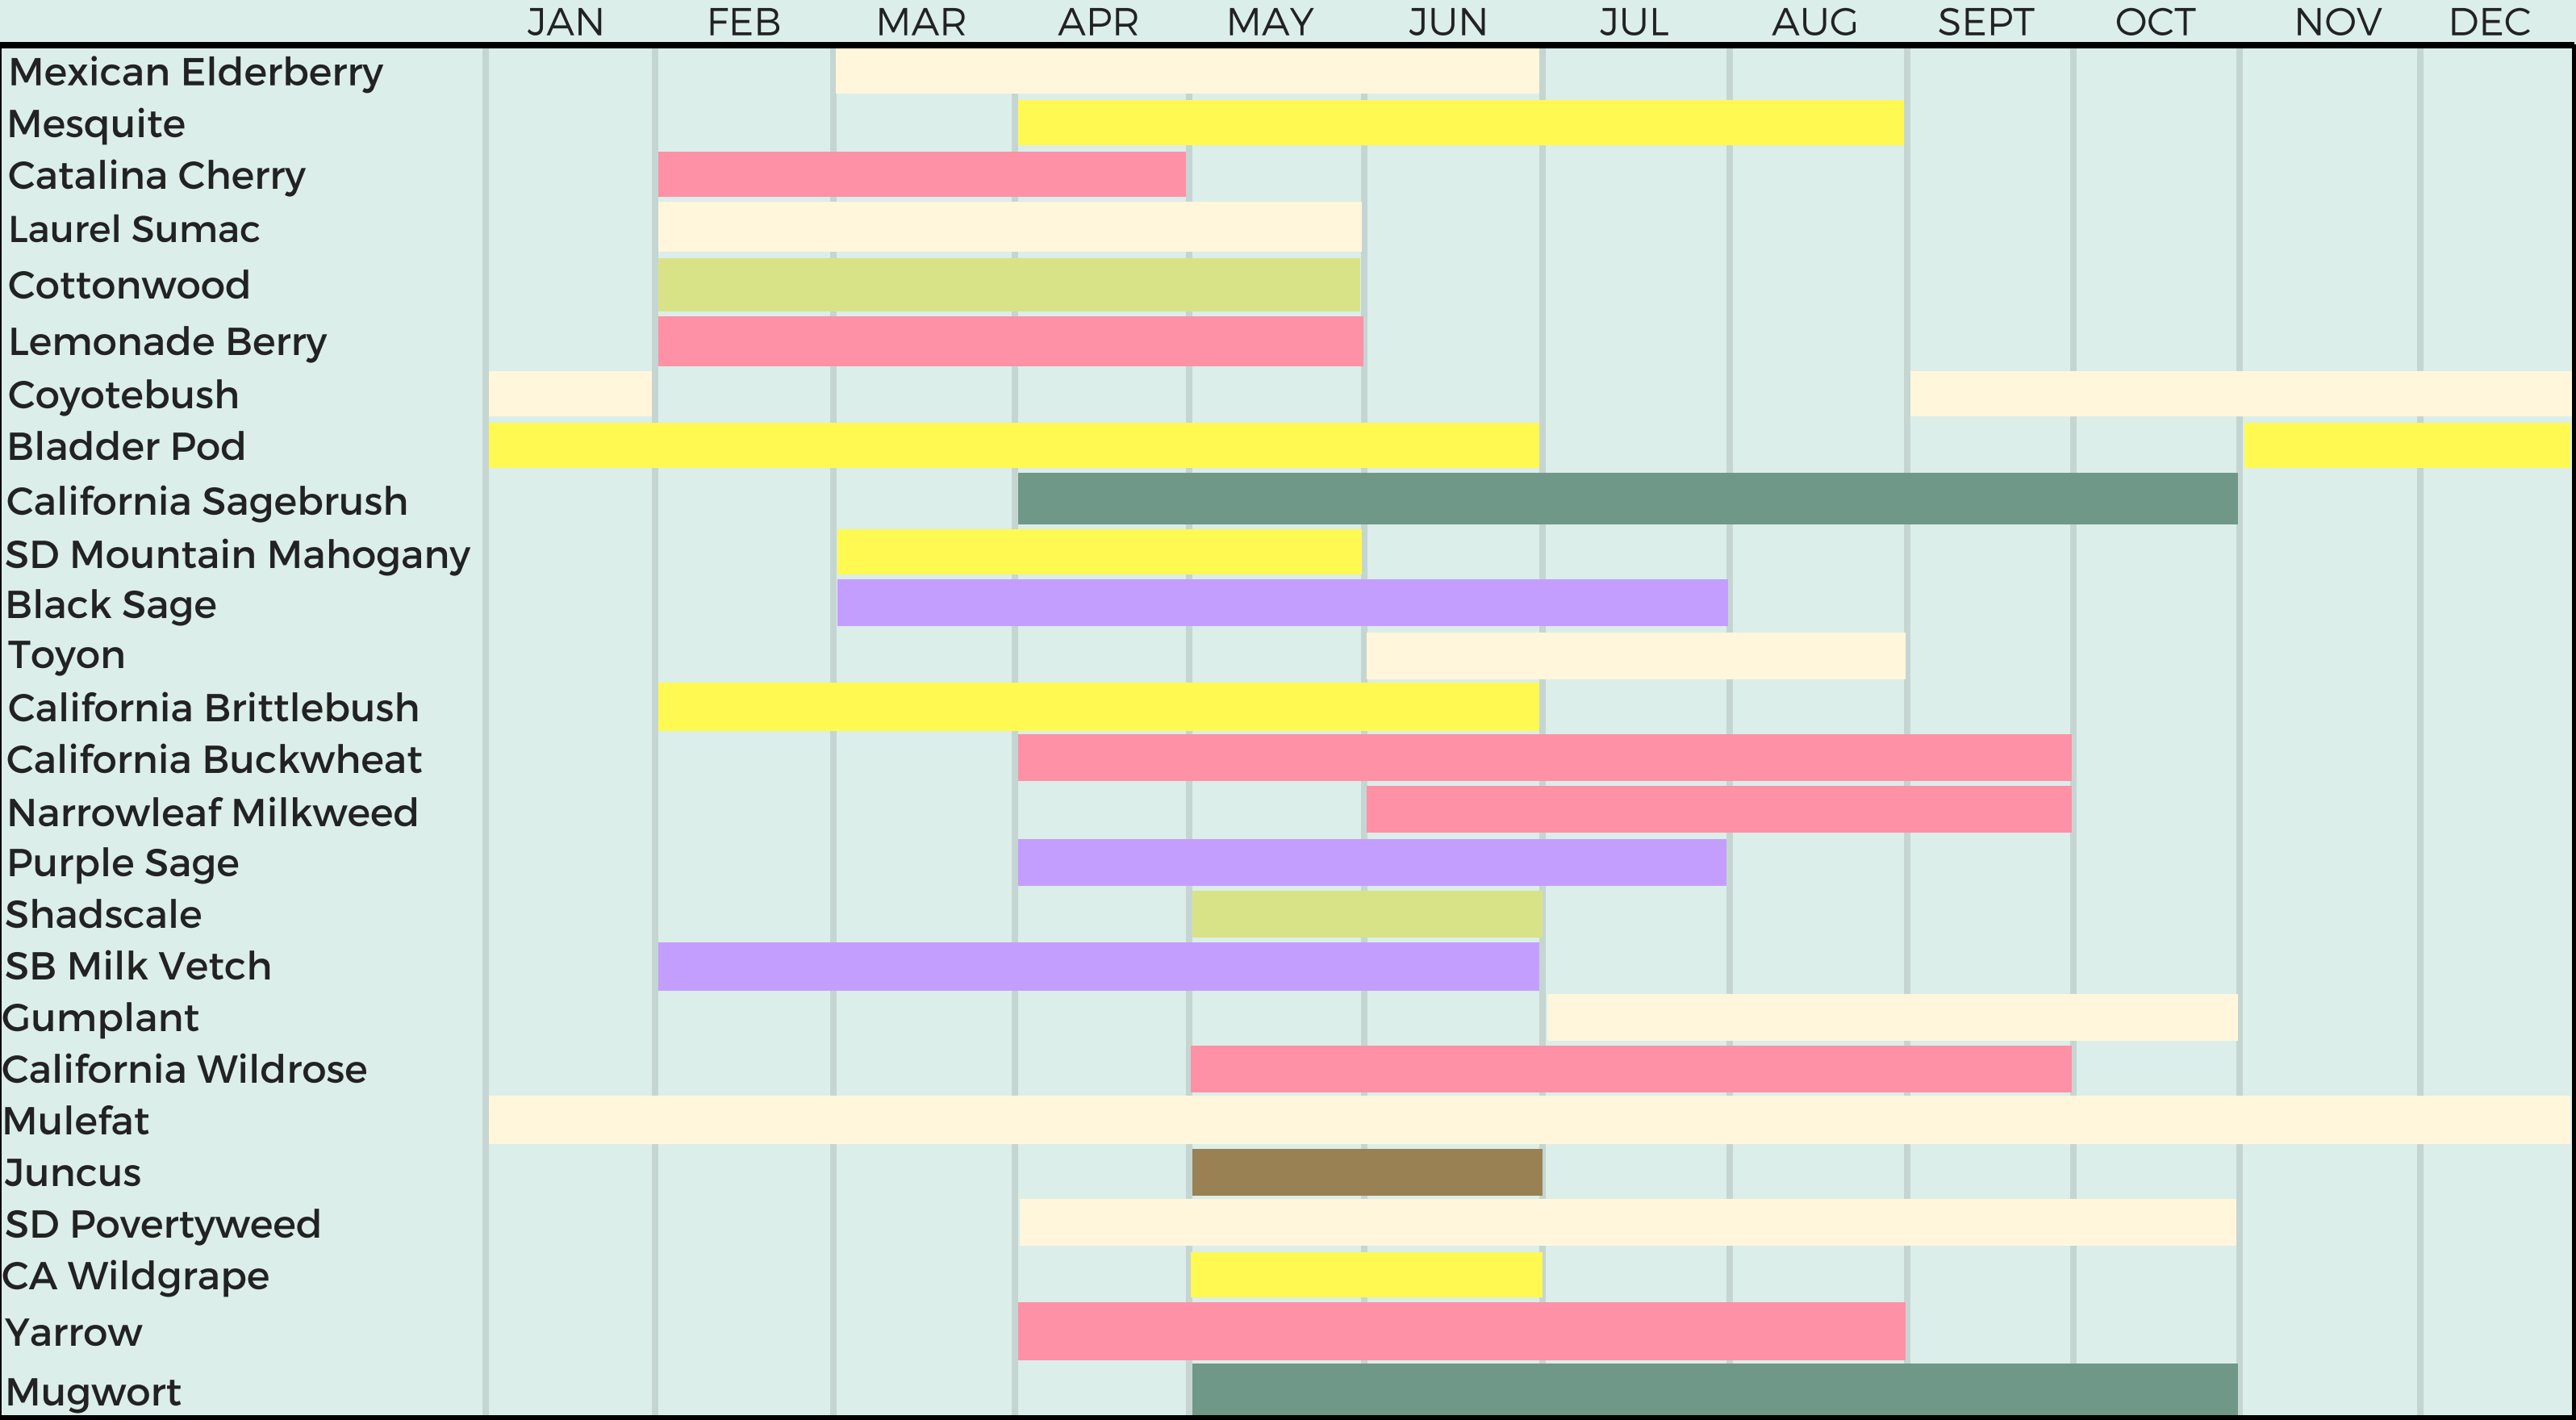

# Tijuana River Valley Community Garden Hedgerow Plants

Each band of color represents bloom period and flower color.